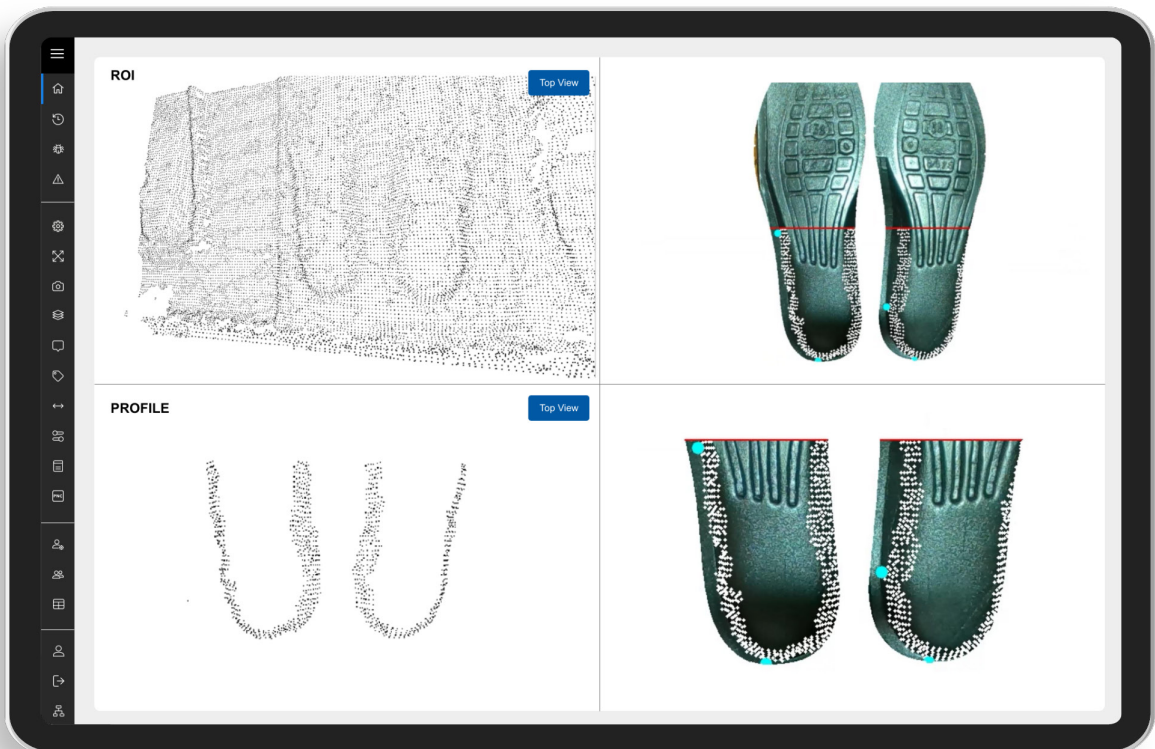

# AI-3D Vision

For the Footware Industry  
& Insole Cutting Automaton.

# AI-3D Vision

## Insole Cutting Automation

Lumitio propels innovation in the Footwear Industry with its **Vision System** and **Artificial Intelligence** for 3D object reconstruction and object recognition. This innovative solution optimizes processes such as cutting and skiving, seamlessly integrating with CNC equipment and robotics, thereby enhancing production efficiency, agility, and sustainability. Serving as a cornerstone of the **Faist project**, our technology prepares companies for the future, positioning them prominently in the global market.

### Features

- 3D object construction.
- Matching the object with a 3D model.
- Route generation for operations such as cutting, skiving, glue application.
- Through CNC equipment and/or robotics.
- Control of parameters: barcodes, dimensions.